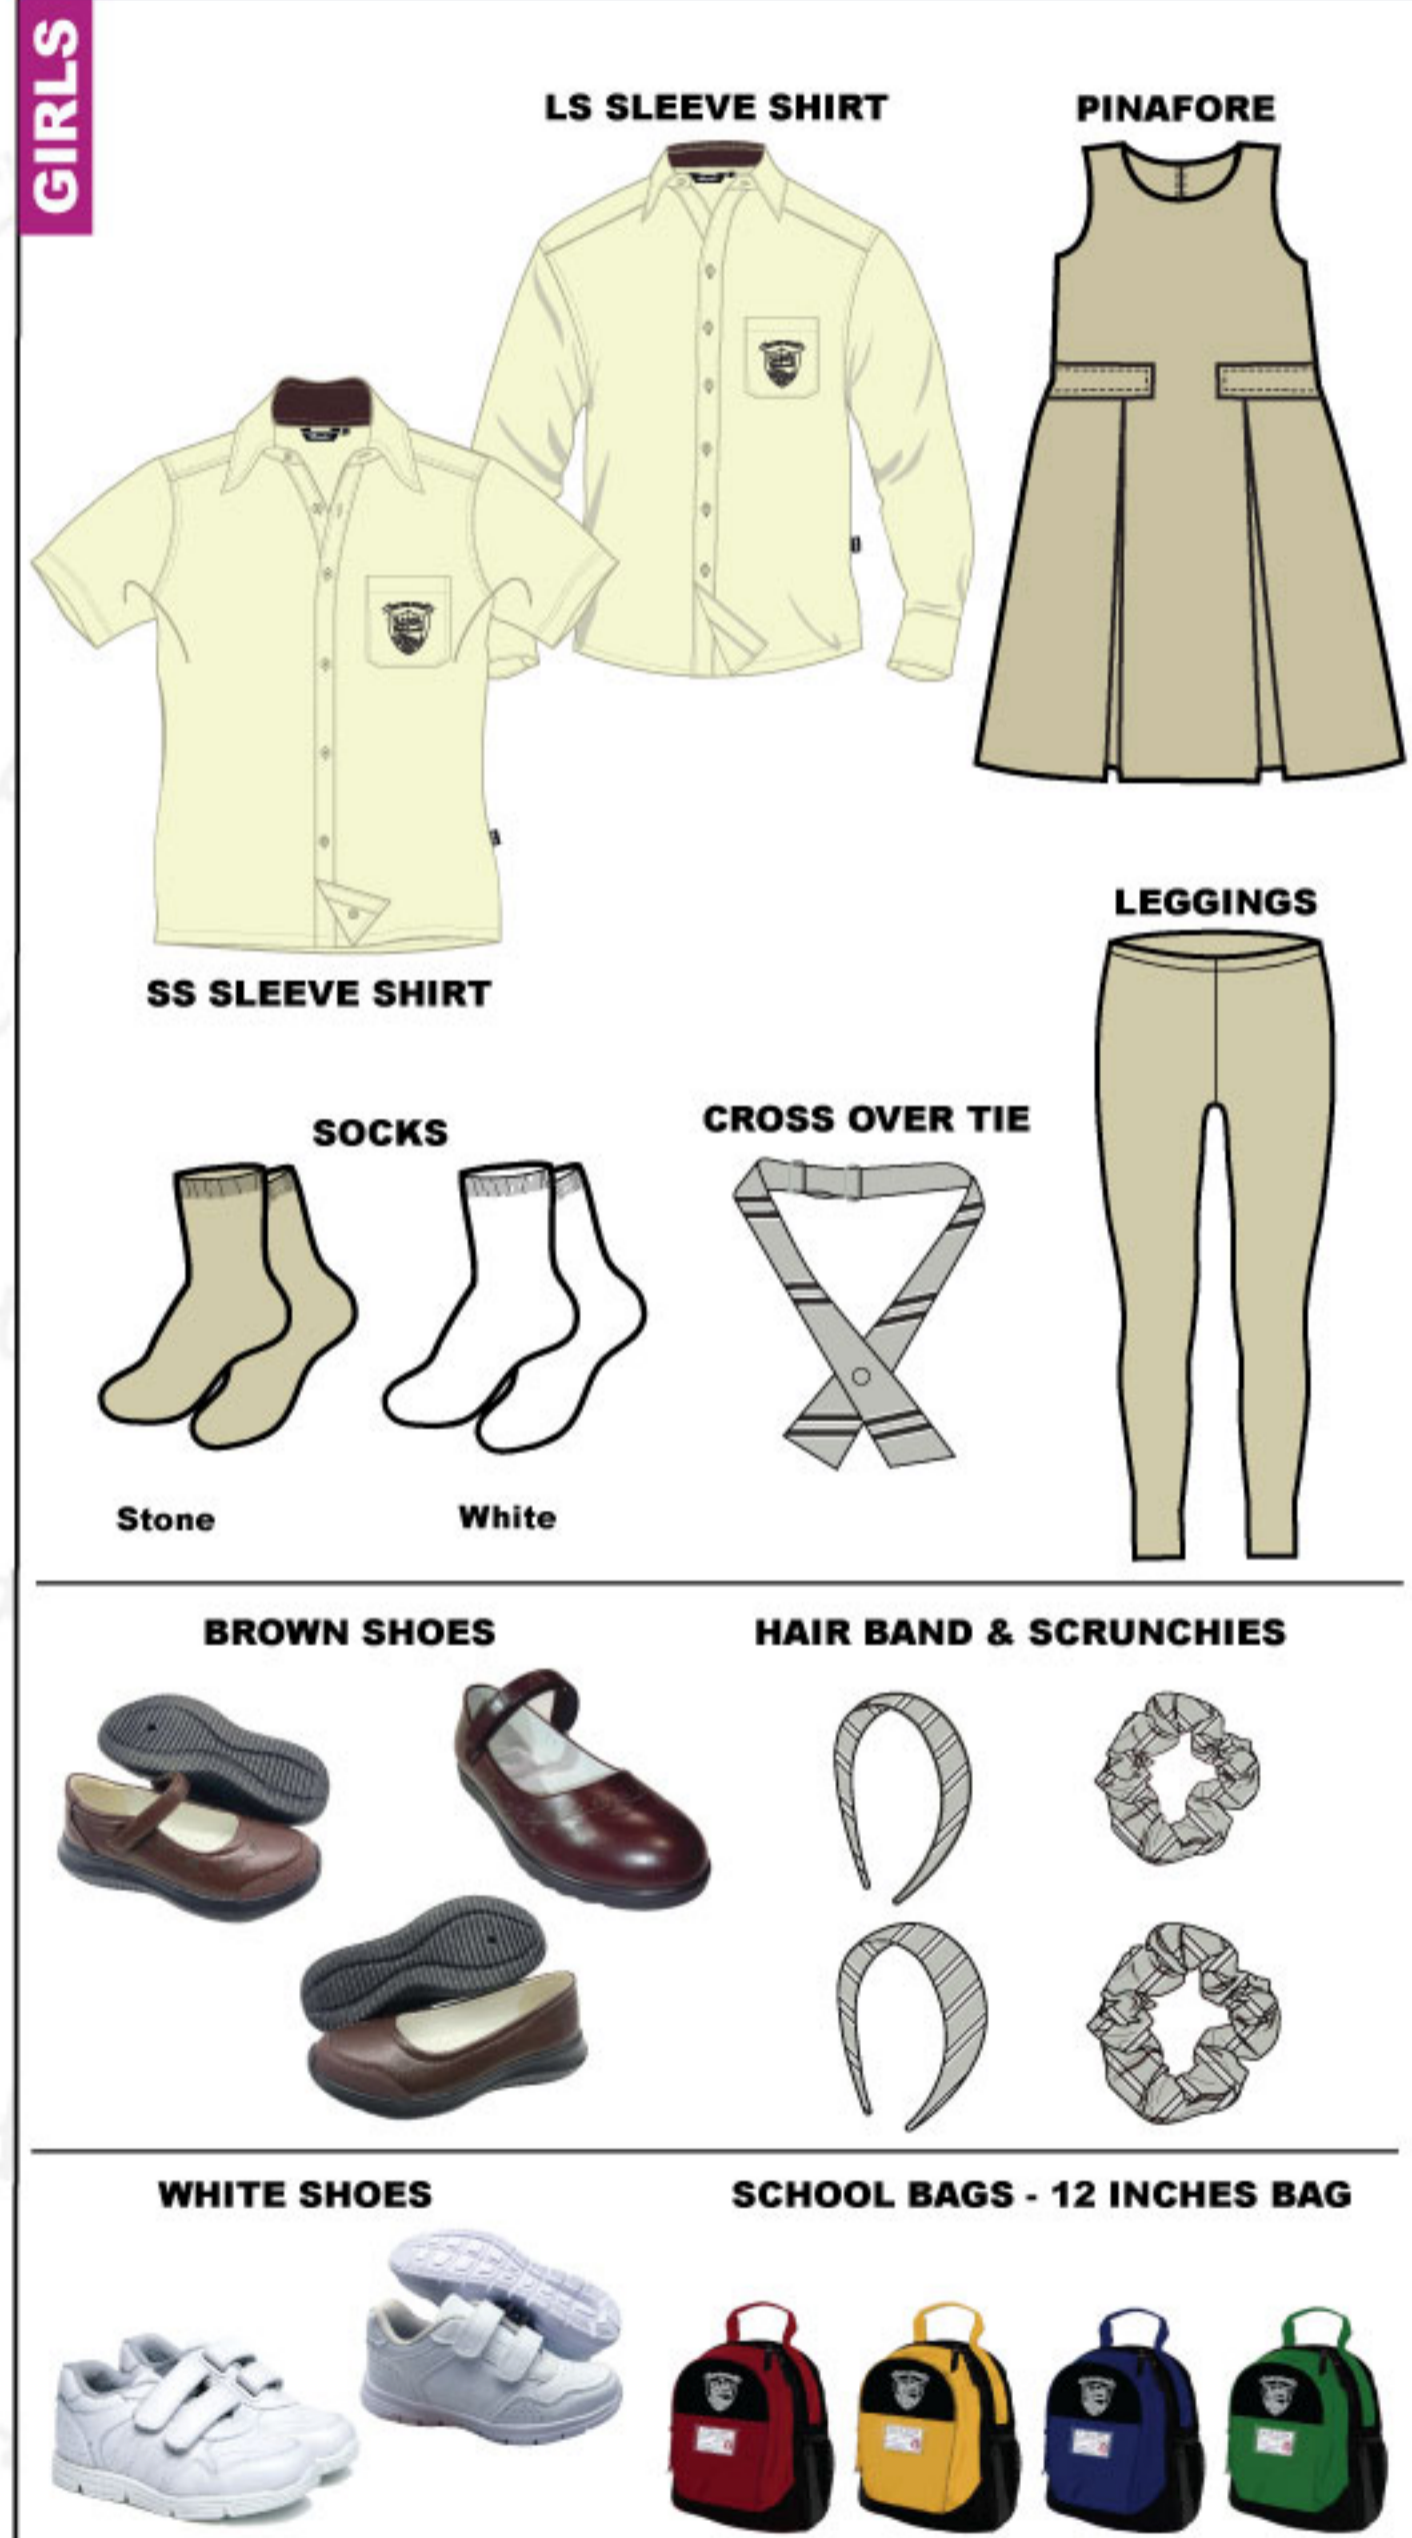

OUR OWN ENGLISH HIGH SCHOOL - SHARJAH (GIRLS)

GIRLS CORE UNIFORM KG1 - KG2

GIRLS CORE UNIFORM G1 - G12

BOYS CORE UNIFORM KG1 - KG2

PE & WINTERWEAR UNIFORM UNISEX