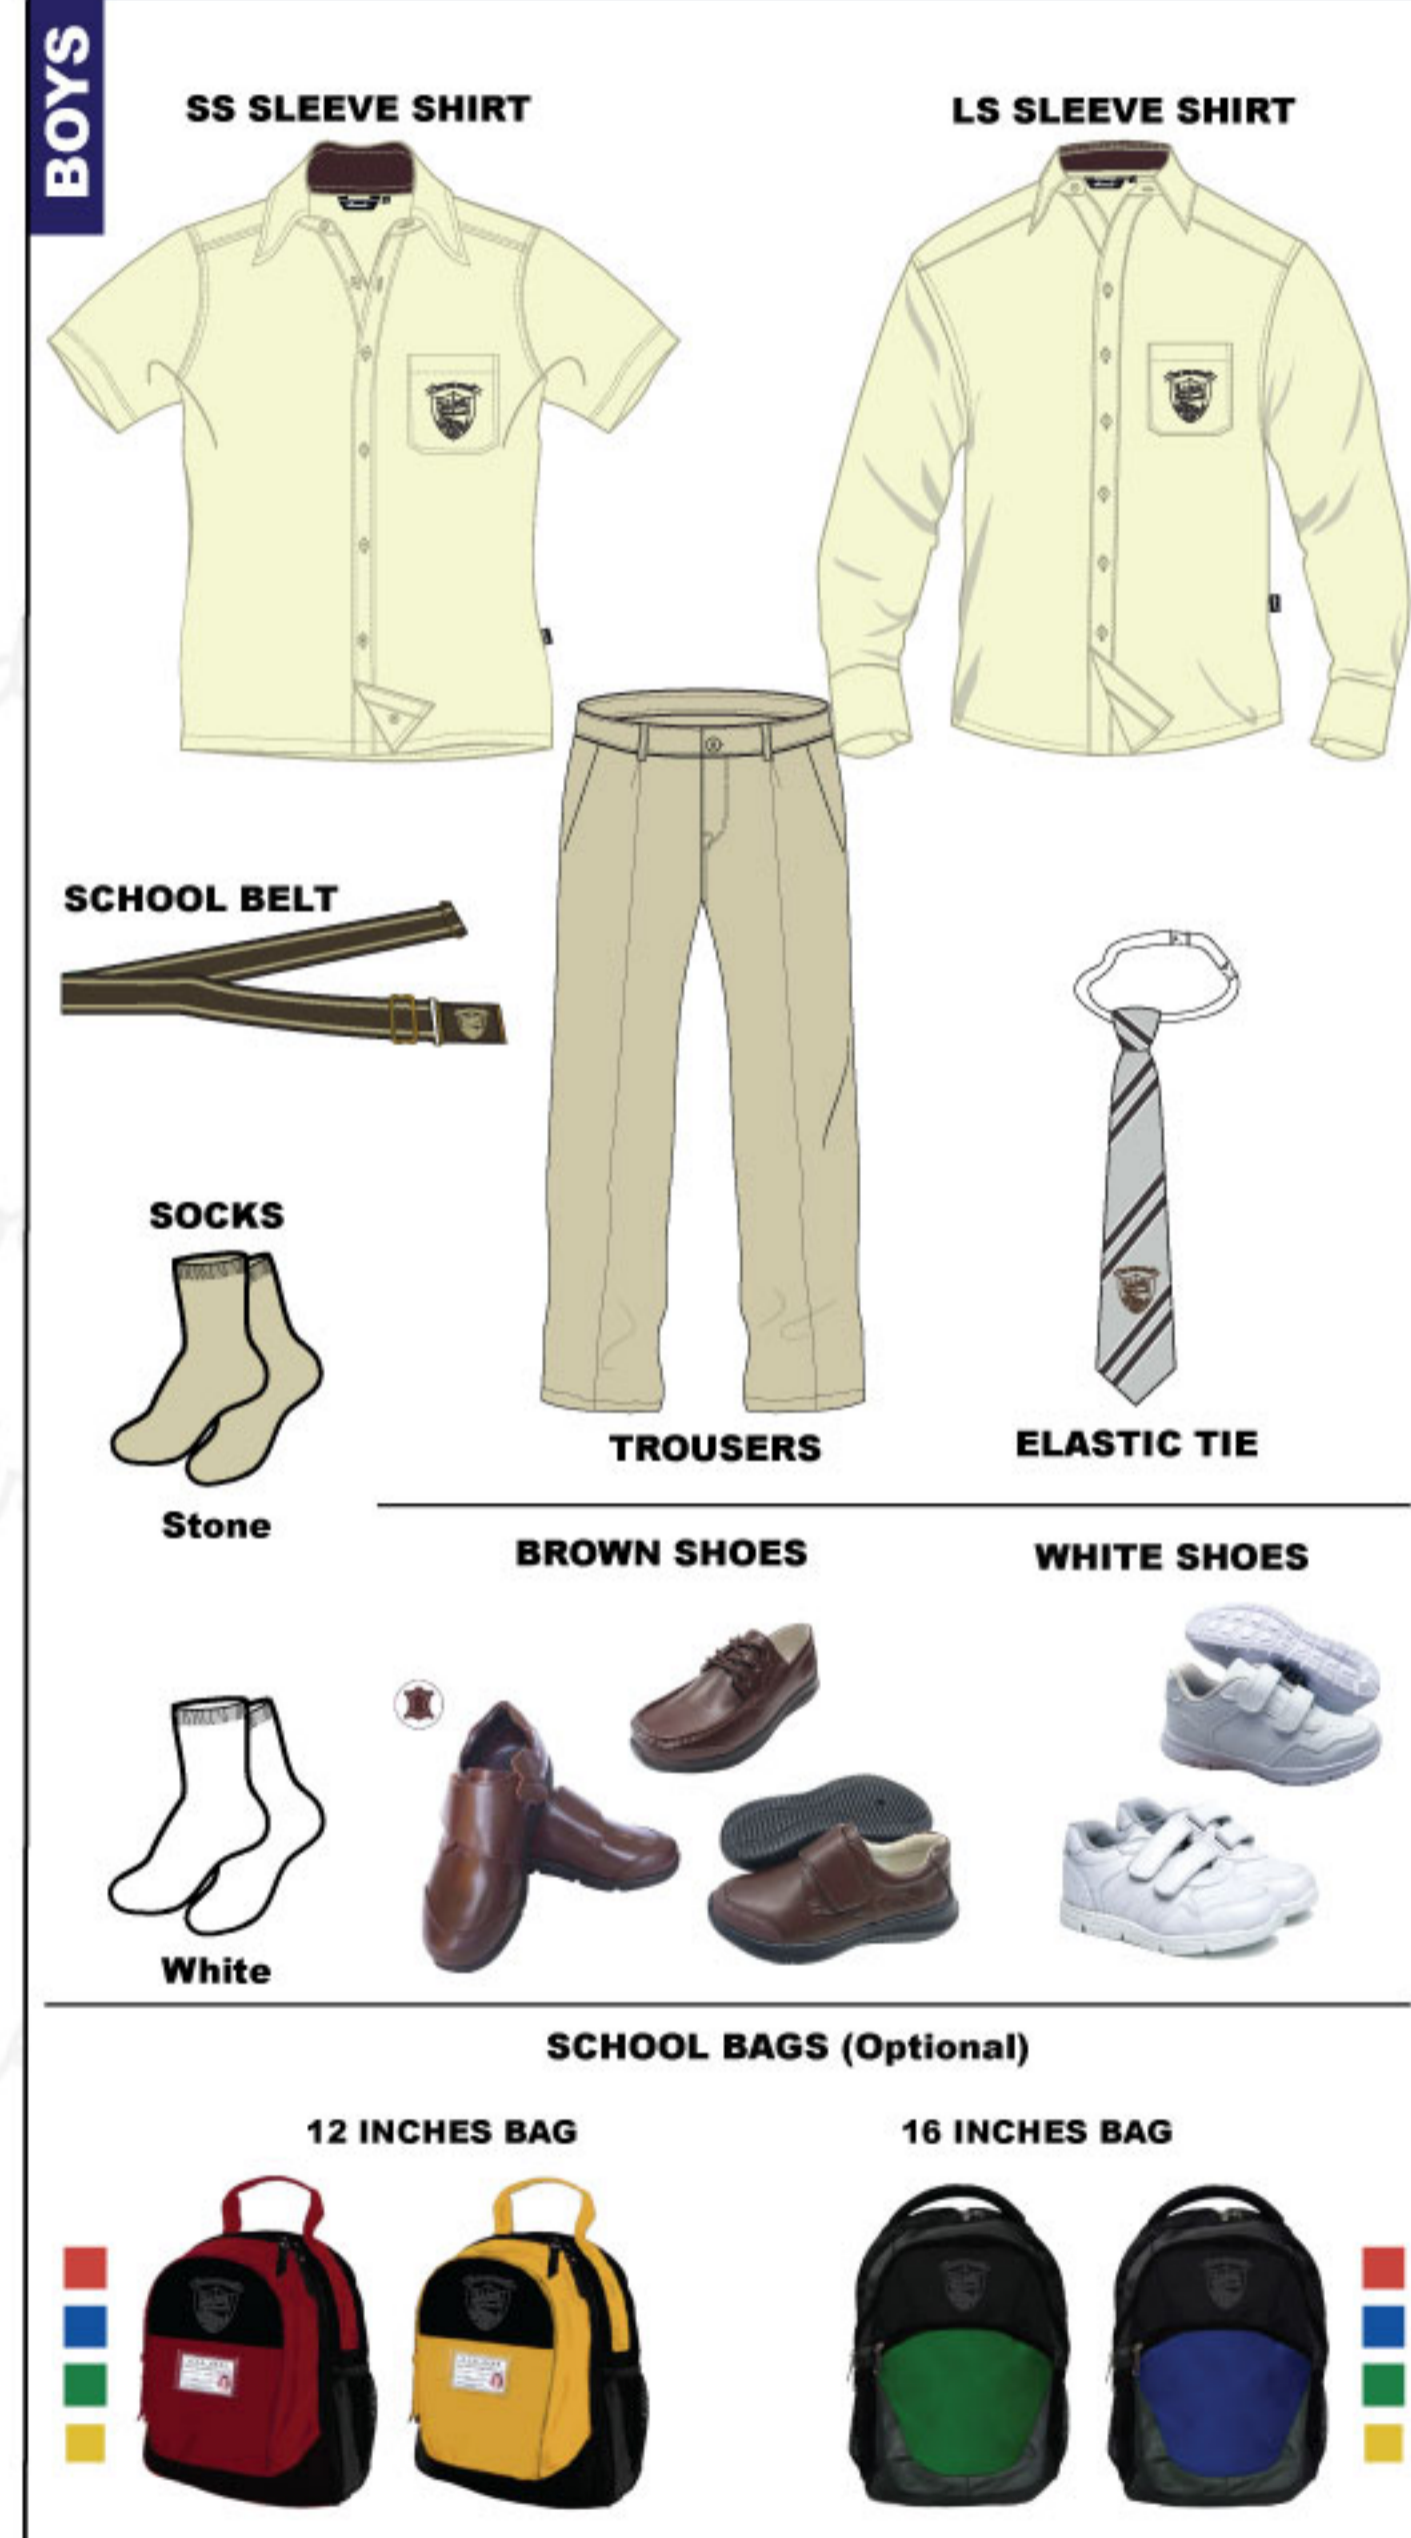

OUR OWN ENGLISH HIGH SCHOOL - SHARJAH (GIRLS)

GIRLS CORE UNIFORM KG1 - KG2

GIRLS CORE UNIFORM G1 - G12

BOYS CORE UNIFORM KG1 - KG2

PE & WINTERWEAR UNIFORM UNISEX