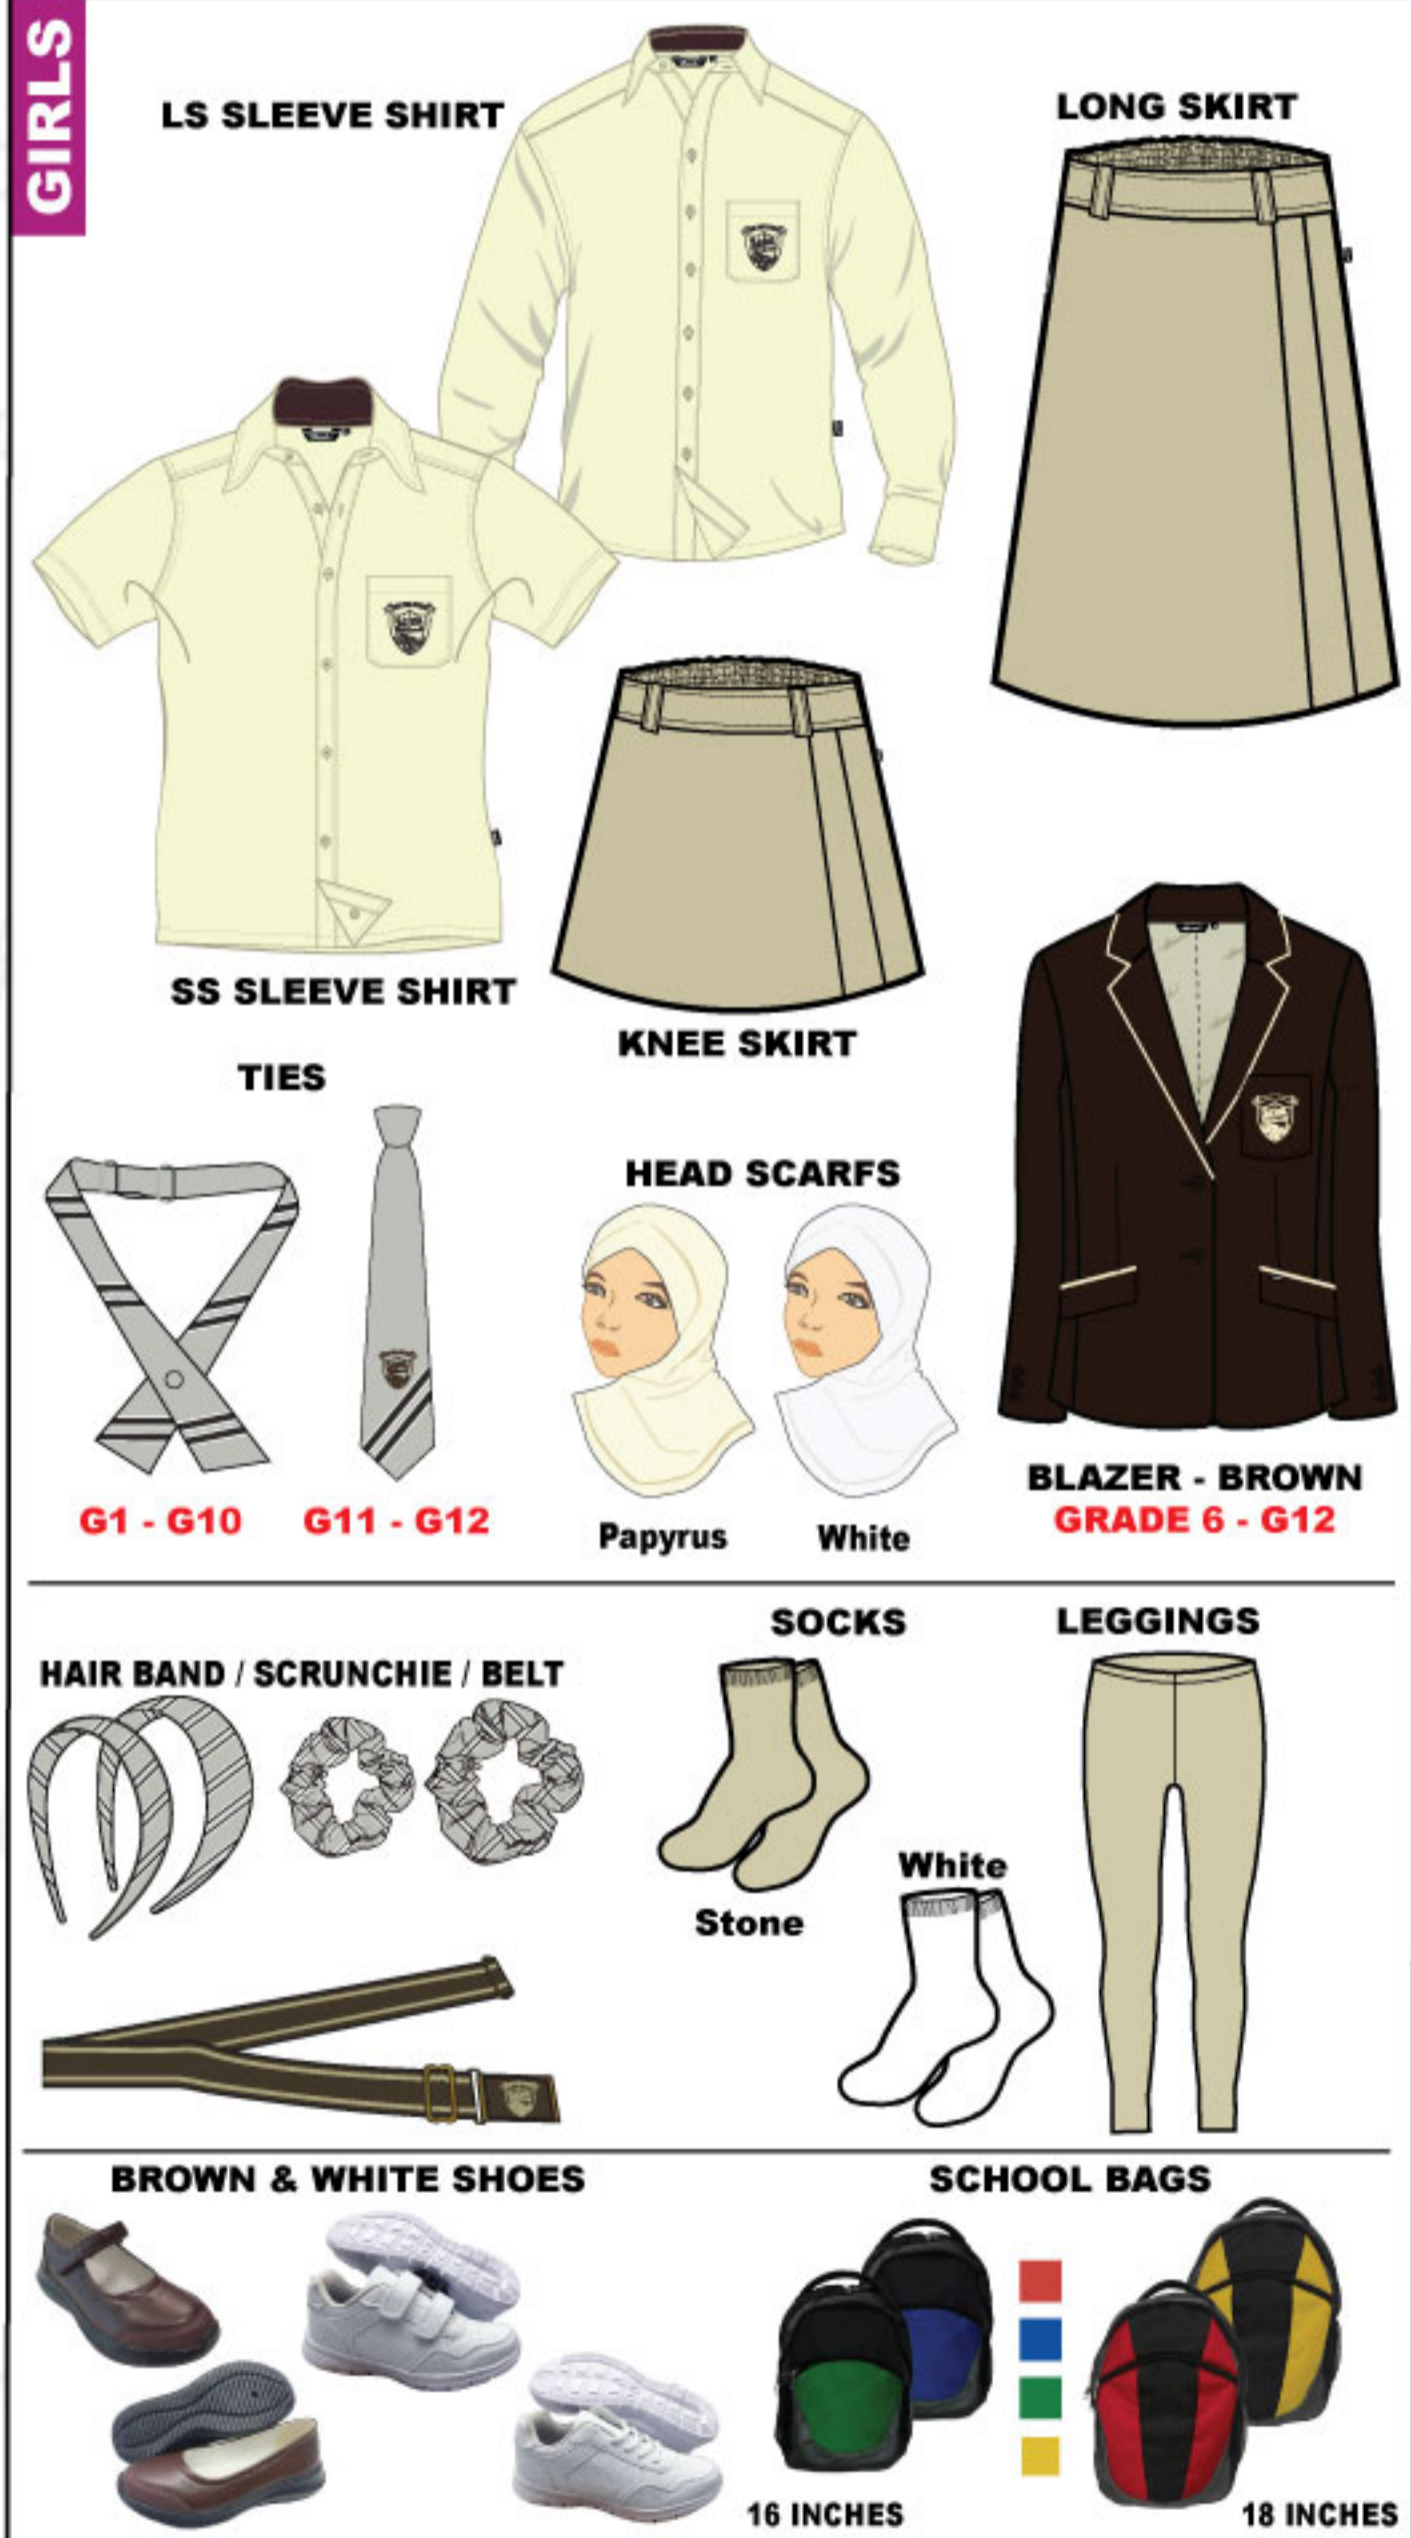

OUR OWN ENGLISH HIGH SCHOOL - SHARJAH (GIRLS)

GIRLS CORE UNIFORM KG1 - KG2

GIRLS CORE UNIFORM G1 - G12

BOYS CORE UNIFORM KG1 - KG2

PE & WINTERWEAR UNIFORM UNISEX